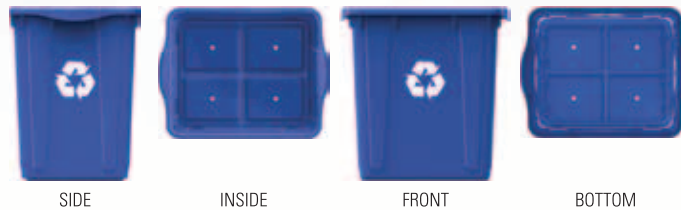

# RECYCLE BINS

## 83L<sup>22G</sup> and 53L<sup>15G</sup> Recycle Bins

Molded in Tough HDPE Plastic | Recycled Plastic Content Available | Recycled Post Consumer Plastic Available | Color Protected / U.V. Inhibitor | Custom Coloring Available | Produced in North American | Better Stacking / Less Sticking

SIDE

INSIDE

FRONT

BOTTOM